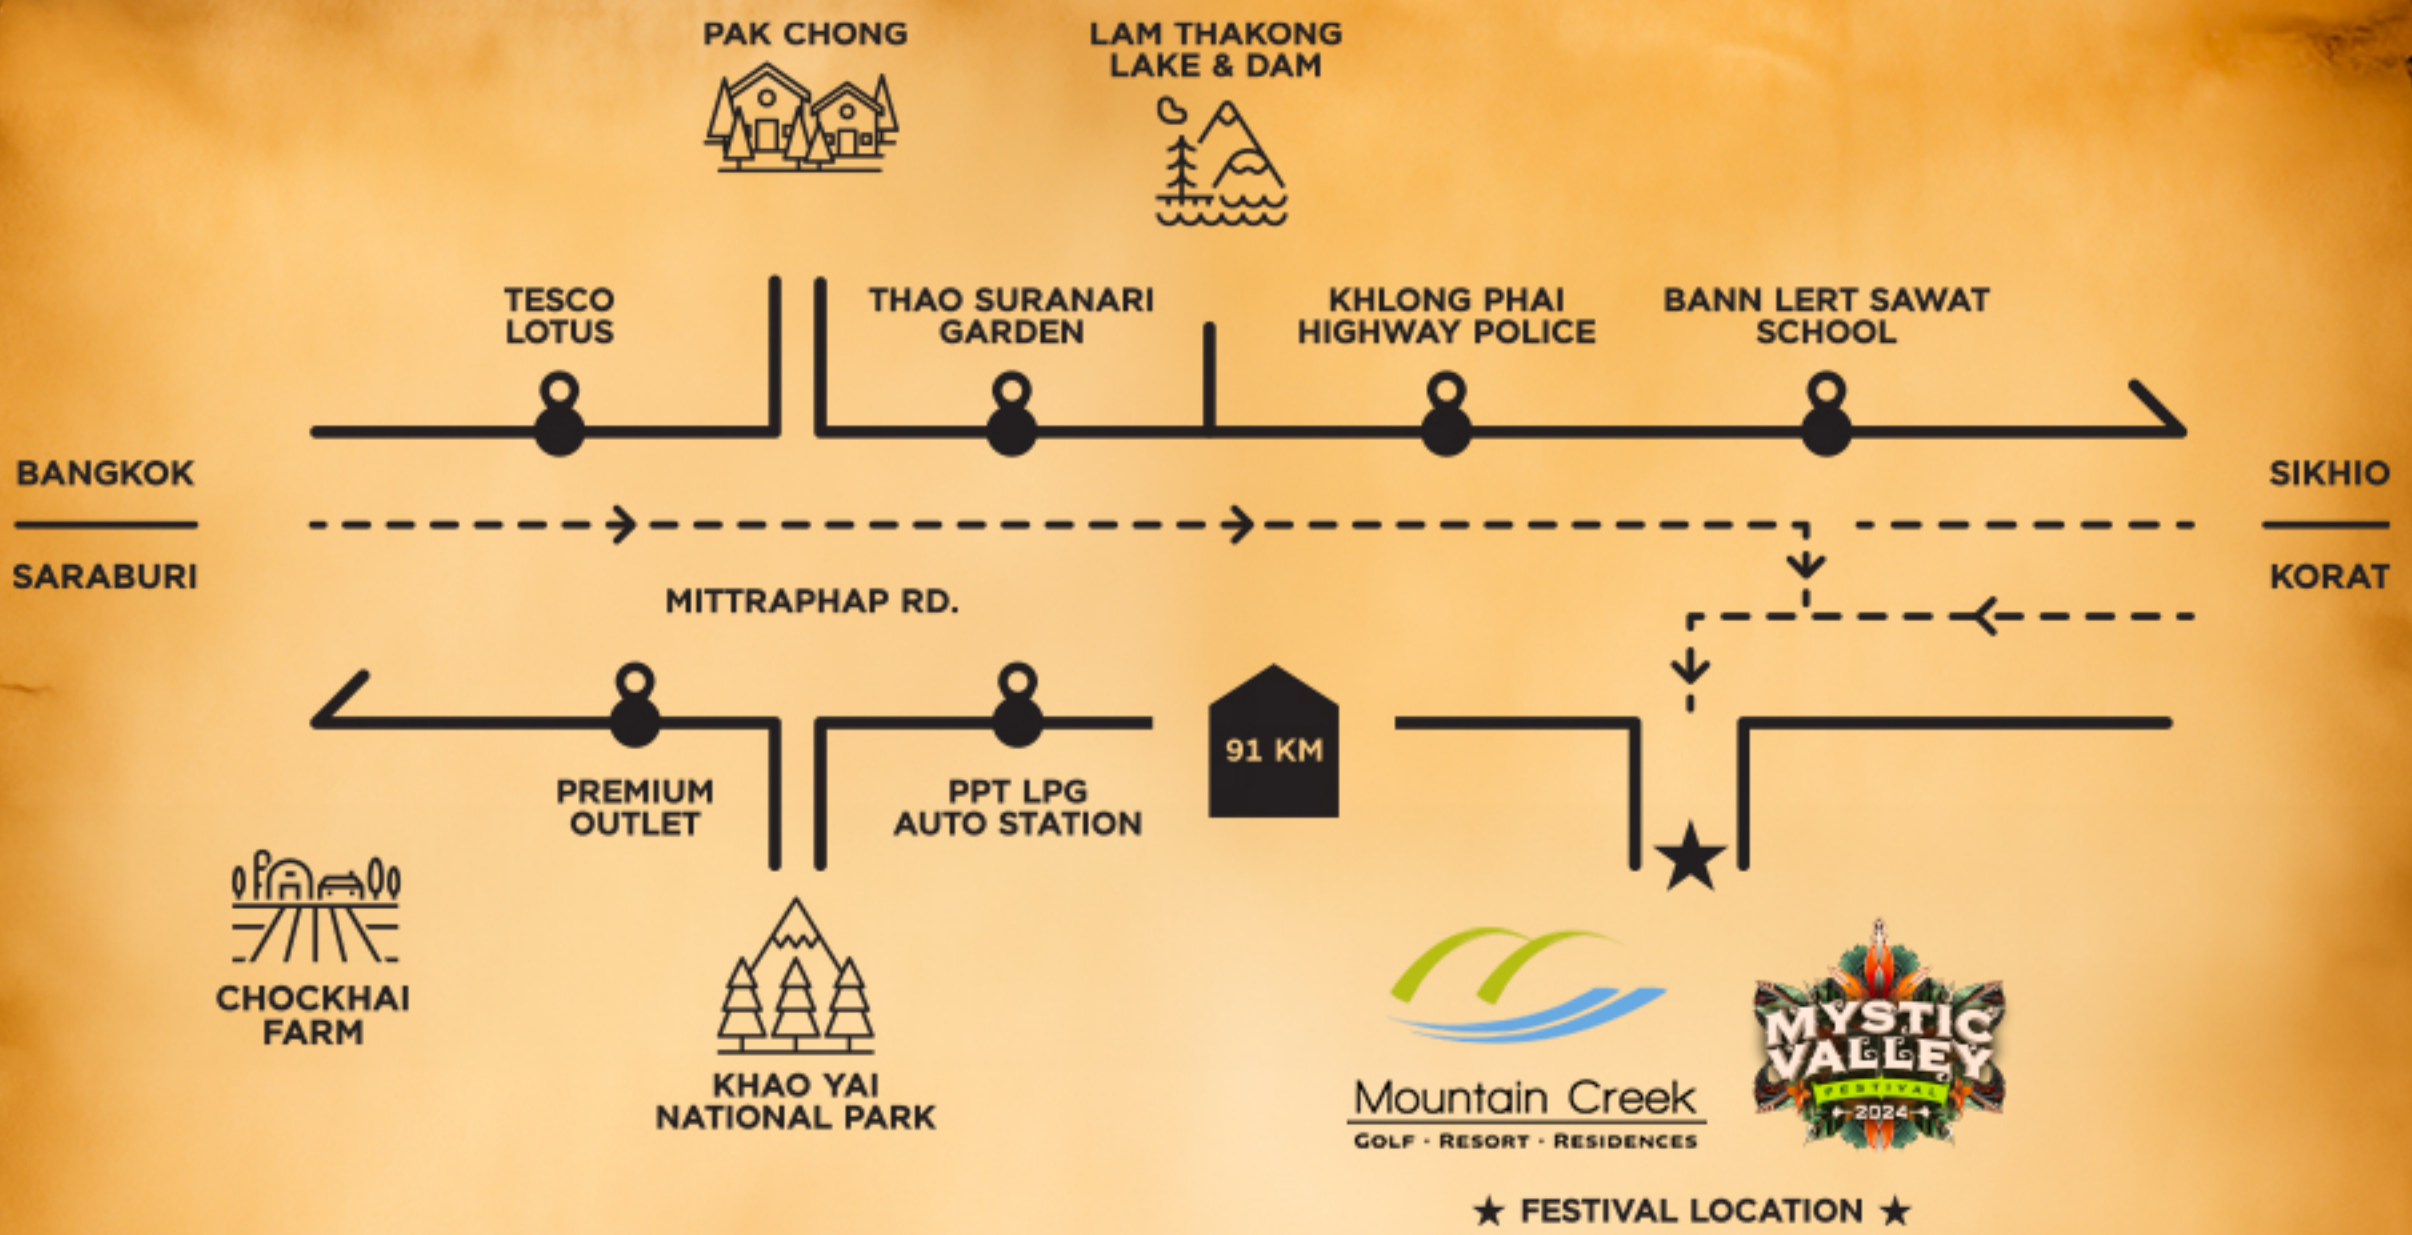

# HOW TO TRAVEL TO MYSTIC VALLEY

2-4 FEBRUARY 2024

GPS COORDINATES FOR THE RESORT ENTRANCE

DECIMAL DEGREE

14.839000. 101.602600

LATITUDE & LONGITUDE

14° 50'20.4"N 101° 36'09.0"E

MOUNTAIN CREEK GOLF RESORT

KHAO YAI · THAILAND  
2-4 FEBRUARY 2024

GET YOUR TICKETS NOW ON

Freedom World

OR

mysticvalley.io

FREEDOM  
WORLD

amazing  
THAILAND

# WHERE TO PARK?

We have conveniently prepared a parking zone for all festival attendees, with shuttle busses taking you from the parking to the festival entrance!

MOUNTAIN CREEK GOLF RESORT

KHAO YAI • THAILAND  
2-4 FEBRUARY 2024

GET YOUR TICKETS NOW ON

Freedom World

OR

[mysticvalley.io](https://mysticvalley.io)

FREEDOM  
WORLD

amazing  
THAILAND